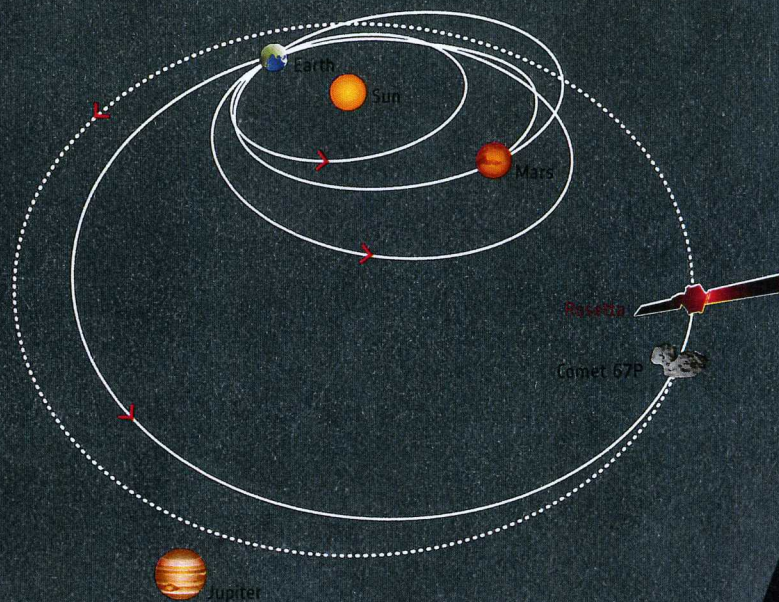

→ HISTORIC ENCOUNTER WITH A COMET

Using the CIVA camera on Rosetta's Philae lander, the spacecraft has snapped a self-portrait at comet 67P/Churyumov-Gerasimenko from a distance of about 16 km from the surface of the comet. The image was taken on 7 October 2014 and captures the side of the Rosetta spacecraft and one of its 14 m-long solar wings, with the comet in the background.

Two images with different exposure times were combined to bring out the faint details in this very high contrast situation. The comet's active 'neck' region is clearly visible, with streams of dust and gas extending away from the surface (ESA/Rosetta/Philae/CIVA)